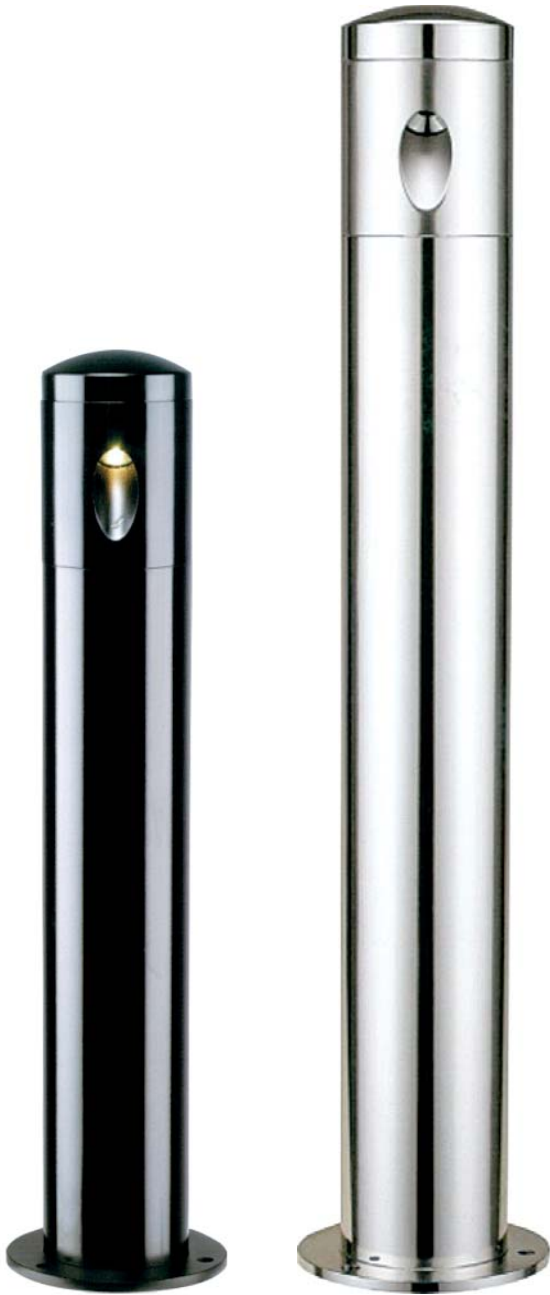

- Die cast aluminum body, IP65
- Input Voltage: 100-240VAC
- Output: 220 - 240 Lumen
- Color: Aluminum, Black

ITBL - 3

ITBL-3-1L

LED 1x3W

ITBL-3-2L

LED 2x1W

LED 2x3W

ITBL - 4

ITBL-4-1L

LED 1x3W

ITBL-4-2L

LED 2x1W

LED 2x3W

LED