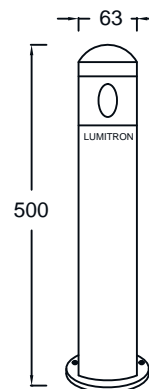

- Die cast aluminum body, IP65
- Input Voltage: 100-240VAC
- Output: 220 - 240 Lumen
- Color: Aluminum, Black

ITBL - 3

ITBL-3-1L

LED 1x3W

ITBL-3-2L

LED 2x1W

LED 2x3W

ITBL - 4

ITBL-4-1L

LED 1x3W

ITBL-4-2L

LED 2x1W

LED 2x3W

LED