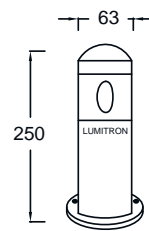

- Die cast aluminum body, IP65
- Input Voltage: 100-240VAC
- Output: 220 - 240 Lumen
- Color: Aluminum, Black

ITBL - 3

ITBL-3-1L

LED 1x3W

ITBL-3-2L

LED 2x1W

LED 2x3W

ITBL - 4